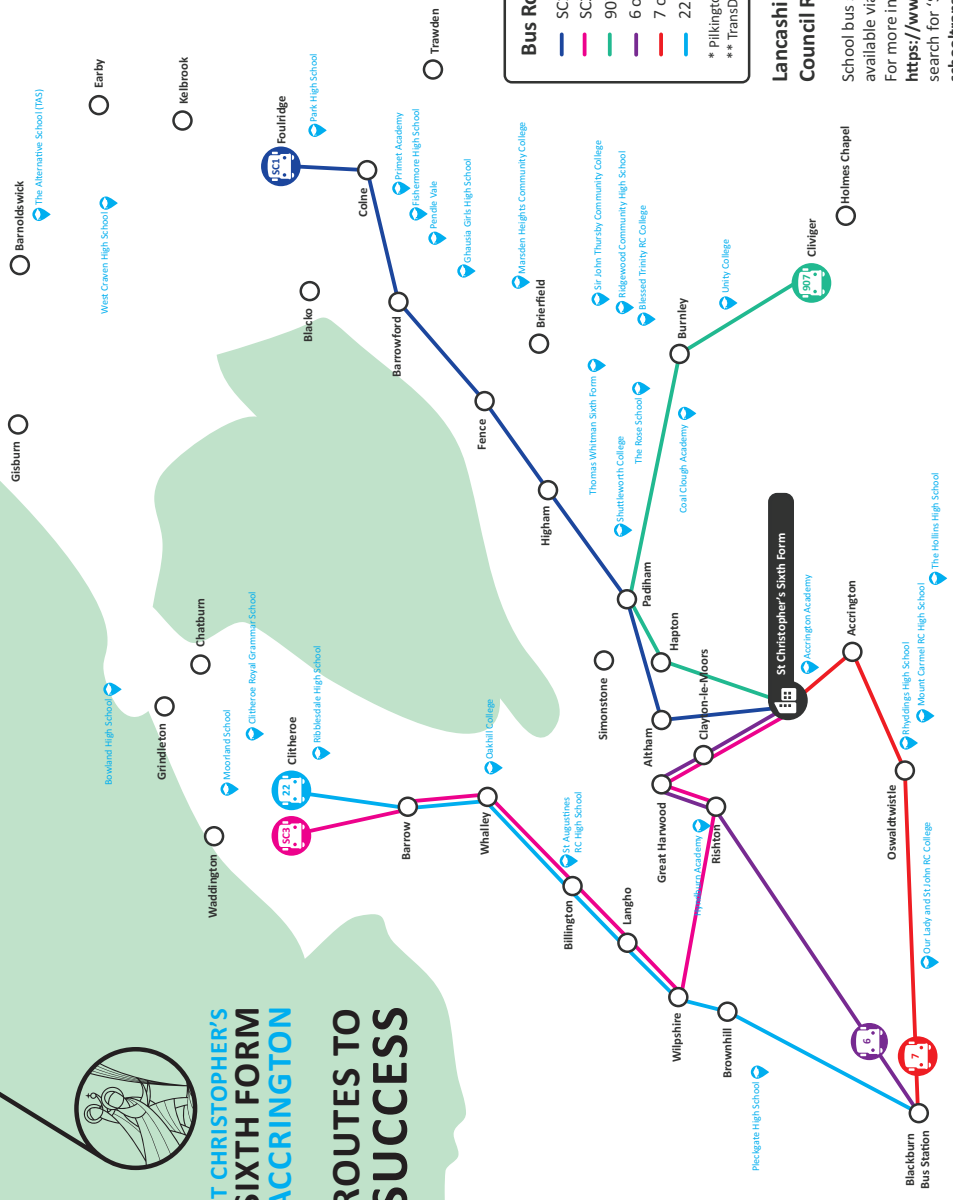

ST CHRISTOPHER'S SIXTH FORM

ROUTE SC3

CLITHEROE - BARROW - WHALLEY - BILLINGTON
LANGHO - WILPSHIRE - GT HARWOOD - RISHTON
ST CHRISTOPHER'S

Departure:	Route SC3	Return:
7.40am	Clitheroe Interchange	4.15pm
7.55am	Bay Horse, Barrow	4.10pm
8.00am	Whalley Bus Station	4.05pm
8.05am	Billington Gardens	4.00pm
8.10am	Rogersfield, Langho	3.55pm
8.15am	CANW House, Wilpshire	3.50pm
8.20am	Gt Harwood, Lyndon House	3.40pm
8.25am	Gt Harwood, Towngate	3.35pm
8.30am	Rishton, Co-op	3.30pm
8.35am	Rishton, War Memorial	3.25pm
8.40am	Dunkenhalgh Hotel	3.20pm
8.45am	St Christopher's	3.15pm

ROUTES TO SUCCESS

There are plenty of travel options to get to our Sixth Form.
Scan the QR code to find out which route is best for you!

ST CHRISTOPHER'S SIXTH FORM ACCRINGTON

ROUTES TO SUCCESS

School bus services may also be available via Lancashire County Council. For more information visit <https://www.lancashire.gov.uk/> and search for 'School Bus' or email: schooltransport@lancashire.gov.uk