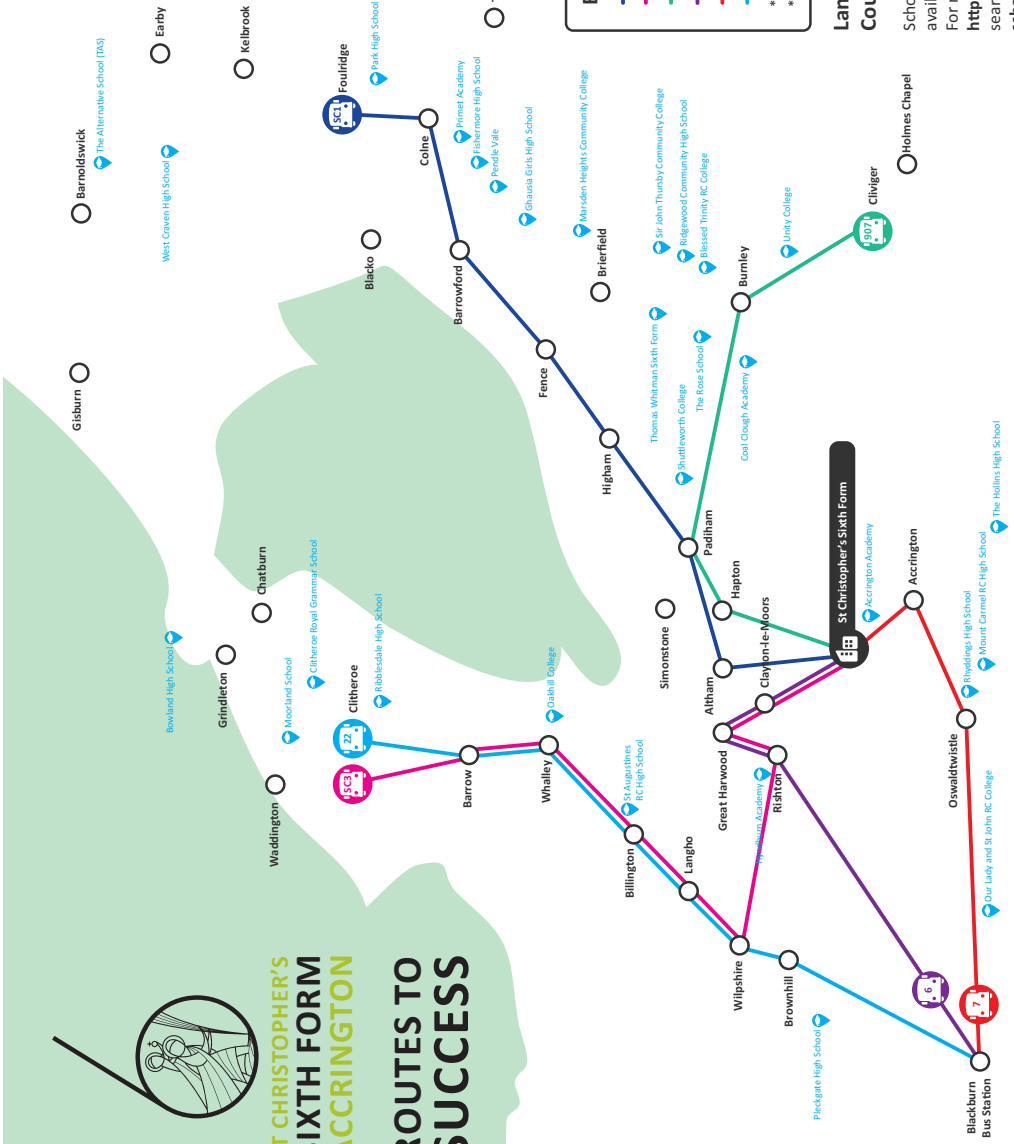

ST CHRISTOPHER'S SIXTH FORM

ROUTE SC1

FOULRIDGE - COLNE - BARROWFORD
FENCE - HIGHAM - PADIHAM - ALTHAM
ST CHRISTOPHER'S

Departure:	Route SC1	Return:
7.25am	Foulridge Causeway	4.42pm
7.30am	Whitesides	4.37pm
7.35am	Municipal Hall	4.32pm
7.42am	The Locks	4.25pm
7.47am	Barrowford Spar	4.20pm
7.50am	Bus Layby near College	4.17pm
7.55am	Fence, Post Office	4.12pm
8.05am	Higham	4.02pm
8.10am	Padiham, Slade Lane	3.47pm
8.15am	Padiham, Memorial Park	3.42pm
8.20am	Altham, Walton Arms	3.37pm
8.32am	St Christopher's	3.15pm

ROUTES TO SUCCESS

There are plenty of travel options to get to our Sixth Form.
Scan the QR code to find out which route is best for you!

ST CHRISTOPHER'S SIXTH FORM ACCRINGTON

ROUTES TO SUCCESS

Bus Routes

- SC1 Foulridge Route
- SC3 Clitheroe Route
- 907 Cliviger Route *
- 6 or 6A**
- 7 or 7A**
- 22 - Valley Line**

* Pilkington Bus Routes
** TransDev Bus Route

Lancashire County Council Routes

School bus services may also be available via Lancashire County Council. For more information visit <https://www.lancashire.gov.uk/> and search for 'School Bus' or email: schooltransport@lancashire.gov.uk